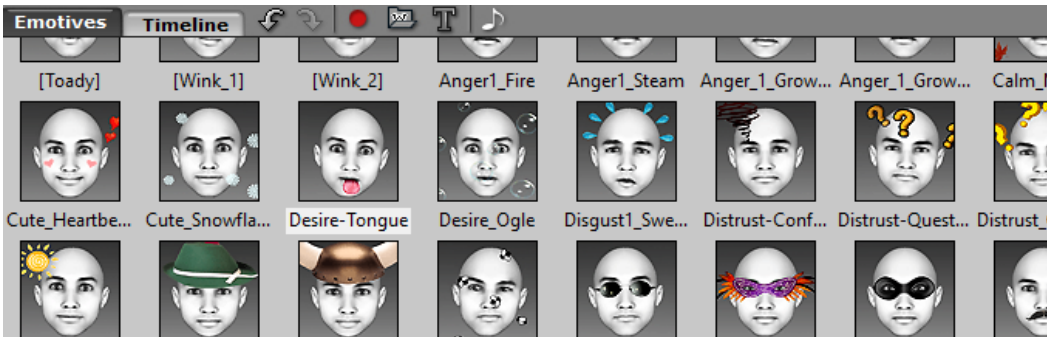

5. Click Script to Add Emotions, Cartoon Effects and Sound