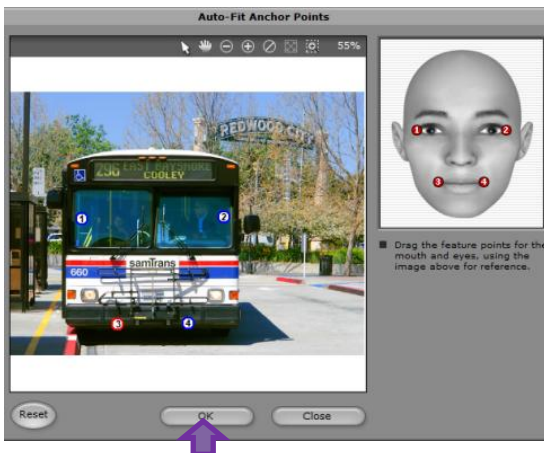

# Mutation

STATION

**Make transportation  
“come alive” by  
animating an image,  
adding emotions, and  
making it talk!**

## 1. Click Face Icon to Import a Picture

## 2. Move Number Dots to Where You Want Eyes and Mouth