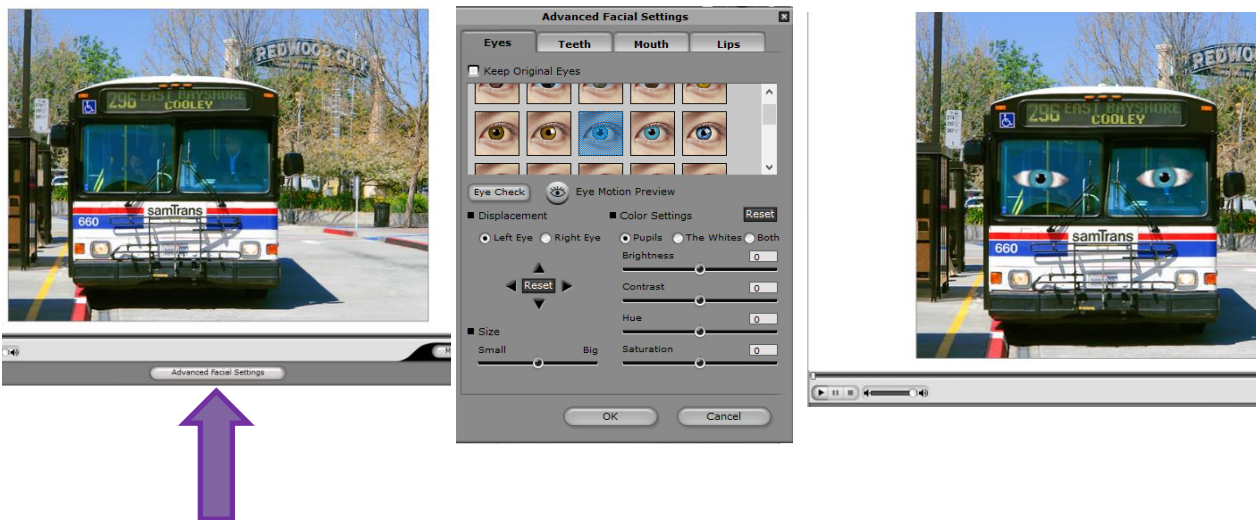

3. Click Advanced Facial Settings for Eyes and Mouth